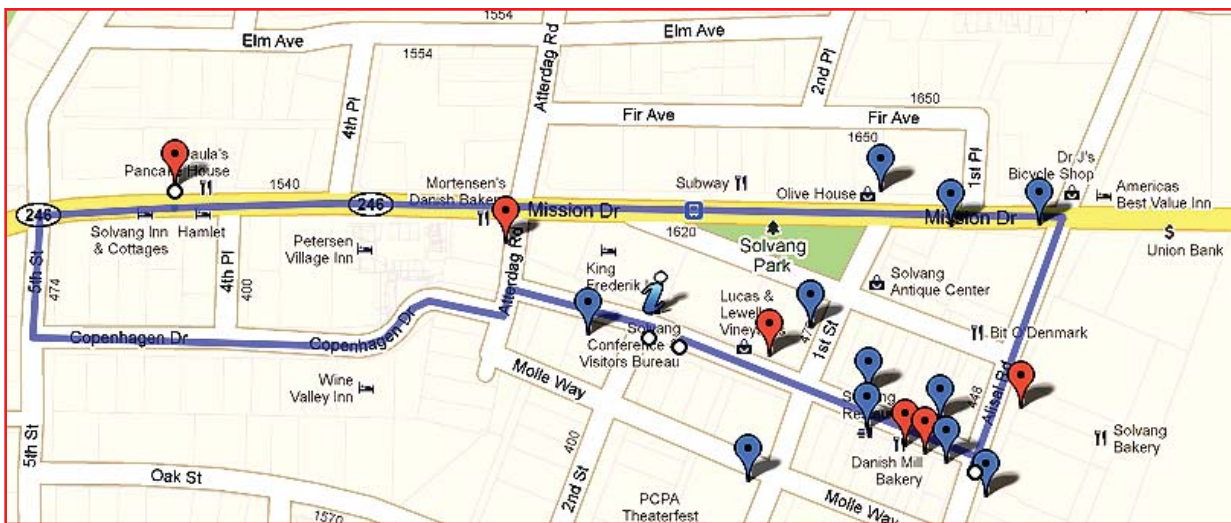

SOLVANG *and the* SANTA YNEZ VALLEY, CALIFORNIA

SWEET TREATS TRAIL

Be sure to visit Solvang's restaurants for more yummy desserts and over a dozen wine-tasting rooms for sweet dessert wines, too!

- | | | | |
|--|----------------|--|----------------|
| ~ <i>Olsen's Danish Village Bakery</i>
1529 Mission Drive, Solvang, CA
http://olsensdanishvillagebakery.com | (805) 688-6314 | ~ <i>Rhythms Coffee</i>
1694 Copenhagen Drive, Solvang, CA
http://www.rhythmscoffee.com | (805) 686-5678 |
| ~ <i>Mortensen's Danish Bakery</i>
1588 Mission Drive, Solvang, CA
http://www.greenhousesolvang.com/Bakery | (805) 688-8373 | ~ <i>Candy Shop</i>
1689 Copenhagen Dr, Solvang, CA 93463 | |
| ~ <i>Enjoy Cupcakes</i>
1661 Mission Drive, Solvang, CA
http://enjoycupcakes.com/ | (805) 688-6182 | ~ <i>Danish Mill Bakery</i>
1682 Copenhagen Drive, Solvang, CA
http://www.danishmillbakery.com | (805) 688-5805 |
| ~ <i>Bulldog Café</i>
1680 Mission Drive, Solvang, CA
http://bulldogcafesolvang.com | (805) 686-9770 | ~ <i>Ingeborg's Homemade Chocolates</i>
1679 Copenhagen Dr, Solvang, CA
http://www.ingeborgs.com | (805) 688-5612 |
| ~ <i>Whip-a-Peel</i>
485 Alisal Rd, Solvang, CA | (805) 688-0202 | ~ <i>Solvang Restaurant</i>
1672 Copenhagen Drive, Solvang, CA
http://www.solvangrestaurant.com | (805) 688-4645 |
| ~ <i>Solvang Bakery</i>
460 Alisal Road, Solvang, CA
http://www.solvangbakery.com | (805) 688-4939 | ~ <i>Shelbi Ranch-Water Wheel Café</i>
435 1st Street, Solvang, CA
http://www.shelbiranch.com | (805) 693-5000 |
| ~ <i>H & P's Vinhus</i>
440 Alisal Road, Solvang, CA | (805) 688-7117 | ~ <i>Café Dolce</i>
475 1st St # 3, Solvang, CA
http://www.facebook.com/pages/Cafe-Dolce/190540417655250 | (805) 708-9003 |
| ~ <i>Cold Cravings</i>
439 Alisal Rd., Solvang, CA
http://www.coldcravings.com | (805) 636-7018 | ~ <i>Rocky Mountain Chocolate Factory</i>
1655 Copenhagen Drive, Solvang, CA
http://rmcf.com/CA/Solvang50032 | (805) 688-8823 |
| ~ <i>Old Danish Food Farm</i>
441 Alisal Road, Solvang, CA
http://www.solvangfudge.com | (805) 688-9932 | ~ <i>Solvang Trolley Ice Cream Parlor</i>
1618 Copenhagen Drive, Solvang, CA
http://solvangtrolley.com/solvang-ice-cream-parlor.html | (805) 794-8958 |